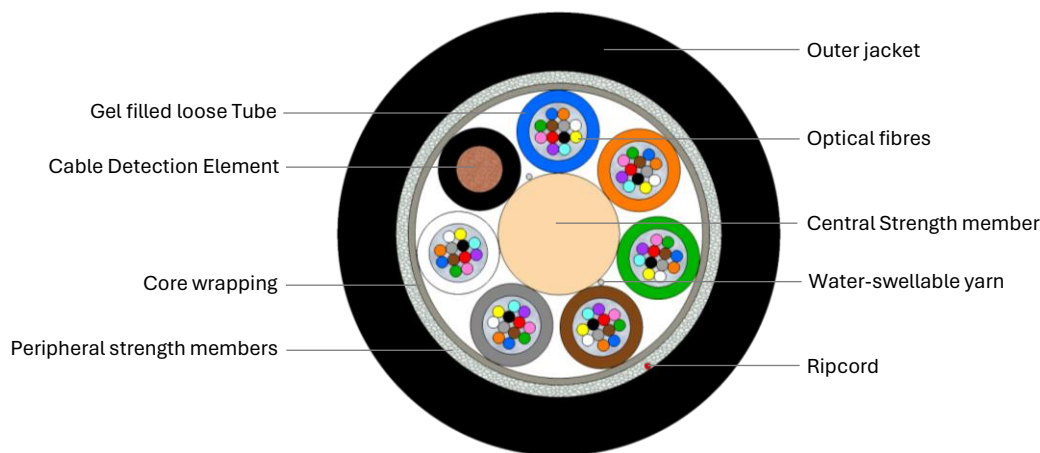

Outdoor Cable with the Detection Element 12-144F (NC)

Multitube fibre optic cable for external installation with insulated copper conductor for easy detection of the cable from the surface of the ground above the cable

Picture not to scale. For illustration only.

Fibre Type	G.652.D, G.657.A1, G.657.A2, G.655, OM1, OM2, OM3, OM4
Fibre colour	EIA/TIA-598A
Tube colour	EIA/TIA-598A
Cable Detection Element	Cu 0.75 mm ² / 1.7 mm PE Black
Central strength member	FRP rod (coated if necessary)
Water-swellable yarn	2x outer central strength member
Core wrapping	Water-swellable tape
Peripheral strength members	Water-swellable glass yarn
Outer jacket material	UV resistant black HDPE
Ripcord	1x under outer jacket

	12	24	48	72	96	144	
Number of fibres	12	24	48	72	96	144	
Number of fibres in tube	12	12	12	12	12	12	
Tube count (layers)	1	2	4	6	8	12	
Filler count	4	3	1	0	0	0	
Cable Detection Element	1	1	1	1	1	1	
Nominal outer diameter (mm)	8.4	8.4	8.4	9.1	10.1	12.3	
Outer jacket thickness (mm)							1.2
Calc. cable weight (kg/km)	58	59	61	73	86	124	
Short-term tensile strength (N)	2000	2000	2000	3300	3400	6200	IEC 60794-1-101
Long-term tensile strength (N)	1100	1100	1100	2000	2200	4900	IEC 60794-1-101
Short-term crush resistance (N/100 mm)							2000
Long-term crush resistance (N/100 mm)							600
Max. impact loading (Nm)							10
Min. bend radius not load (OD)							15
Min. bend radius load (OD)							20
Operating temperature range (°C)							-40 to +70
Storage temperature range (°C)							-40 to +70
Installation temperature range (°C)							-15 to +50
Water tightness (1 m / 24 hrs.)							No leakage
Class of fire reaction							Fca
							EN 50575, EN 13501-6